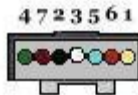

7 pin socket

7 pin plug

large 7 pin round plug & socket

1 left hand turn - yellow

2 reverse - black

3 earth - white

4 right hand turn - green

5 brakes - blue

6 stop - red

7 tail, clearance, side markers - brown

7pin socket

7 pin plug

7 pin flat plug & socket

1 left hand turn - yellow

2 reverse - black

3 earth - white

4 right hand turn - green

5 brakes - blue

6 stop - red

7 tail, clearance, side markers - brown

7 pin socket up to plug on bottom

small 6 pin round plug & socket

1 tail, clearance - brown

2 left hand turn - yellow