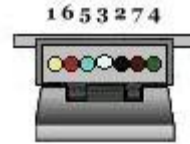

7 pin socket

7 pin plug

large 7 pin round plug & socket

1 left hand turn - yellow

2 reverse - black

3 earth - white

4 right hand turn - green

5 brakes - blue

6 stop - red

7 tail, clearance, side markers - brown

7pin socket

7 pin plug

7 pin flat plug & socket

1 left hand turn - yellow

2 reverse - black

3 earth - white

4 right hand turn - green

5 brakes - blue

6 stop - red

7 tail, clearance, side markers - brown

7 pin socket up to plug on bottom

small 6 pin round plug & socket

1 tail, clearance - brown

2 left hand turn - yellow

3 right hand turn - green

4 stop - red

5 brakes - blue

6 earth - white

6 pin socket

6 pin plug